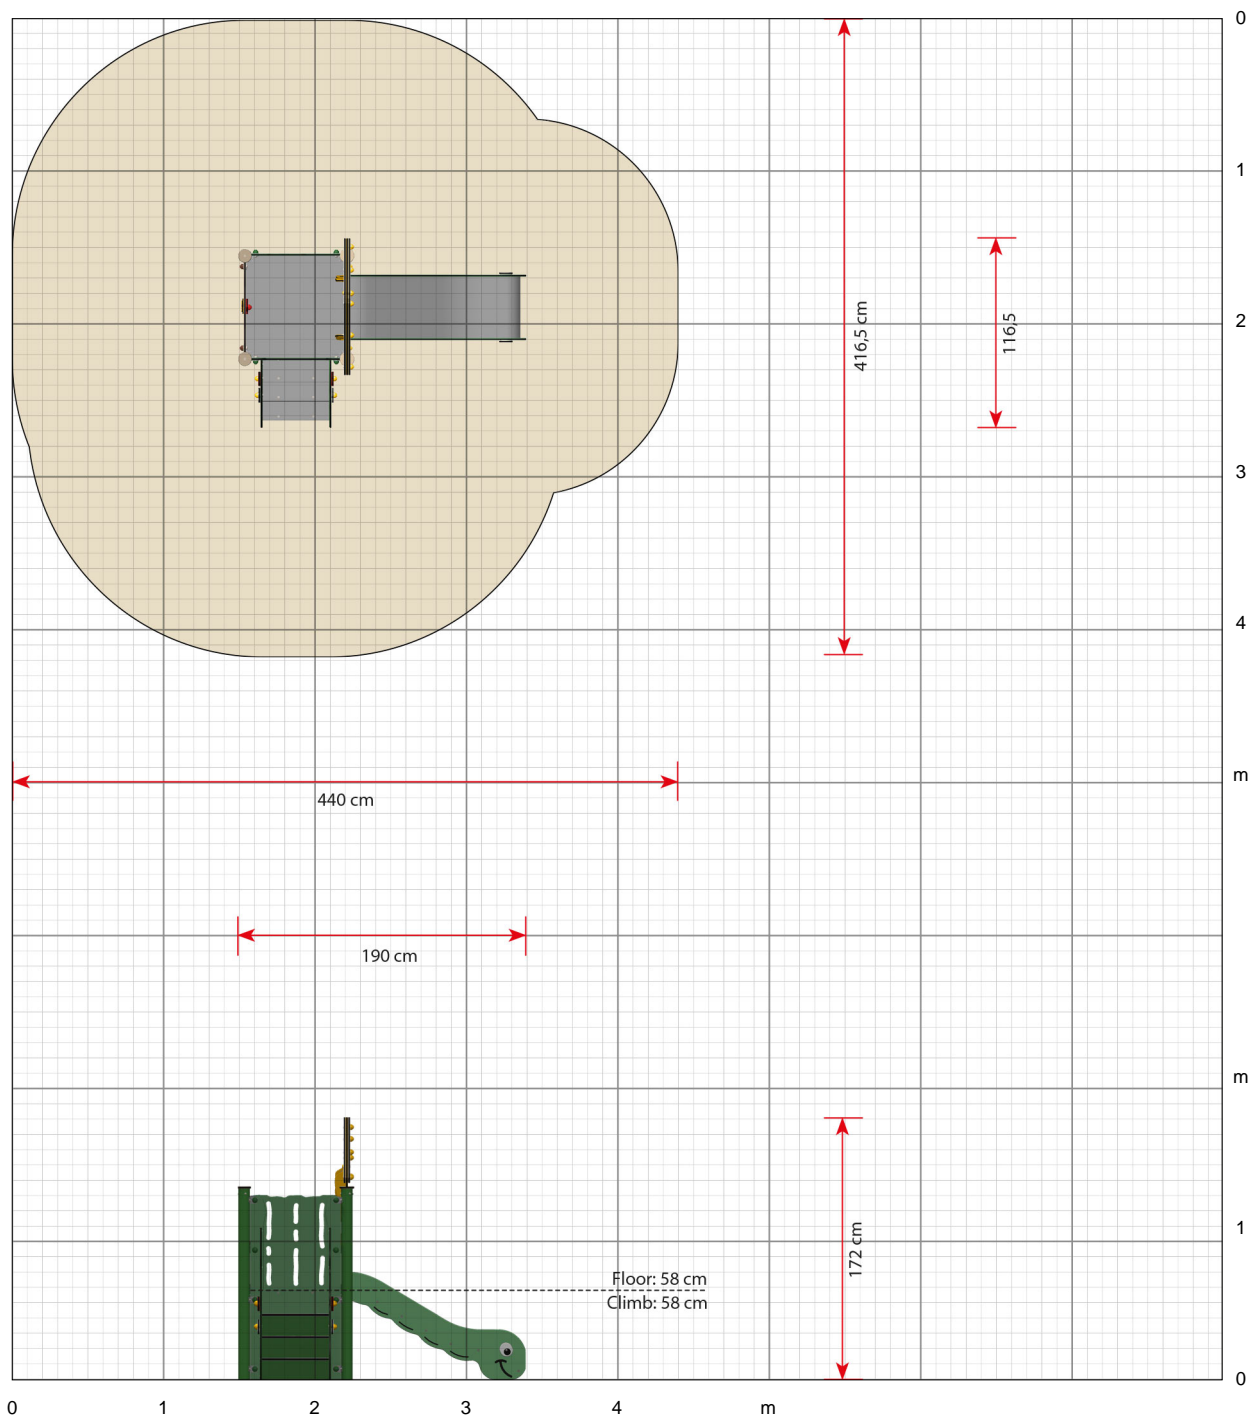

Click here to see a 360° animation on our website ...

A play tower for tiny tots

Anne is one of the single-tower play environments in **MiniPlay**. With a floor height of only 58 cm, Anne and the rest of the MiniPlay family do not require a safety surface. Moreover, all the floors are designed with cubic grain for a non-slip surface so that even the smallest feet stand firm. Anne's slide is perfect for the youngest children: It will bring smiles to their excited faces, but it's also important for their natural development. Going down a slide trains the children's gross motor skills and balance while teaching them about gravity, distance and speed.

Click here to see more about the product on our website:
<https://www.ledonplay.com/product/mp120/>

Specifications

Order number

MP120G: In-ground mounting
 MP120C: Surface mounting

Product dimensions (LxWxH)

190 x 117 x 172 cm

Area requirement incl. safety distances (LxW)

440 x 417 cm

Maximum fall height

58 cm

Age recommendation

From 0 year

Approximate installation time

Scale 1:50 (when printed in 100%)

Click here to see more about the product on our website:
<https://www.ledonplay.com/product/mp120/>