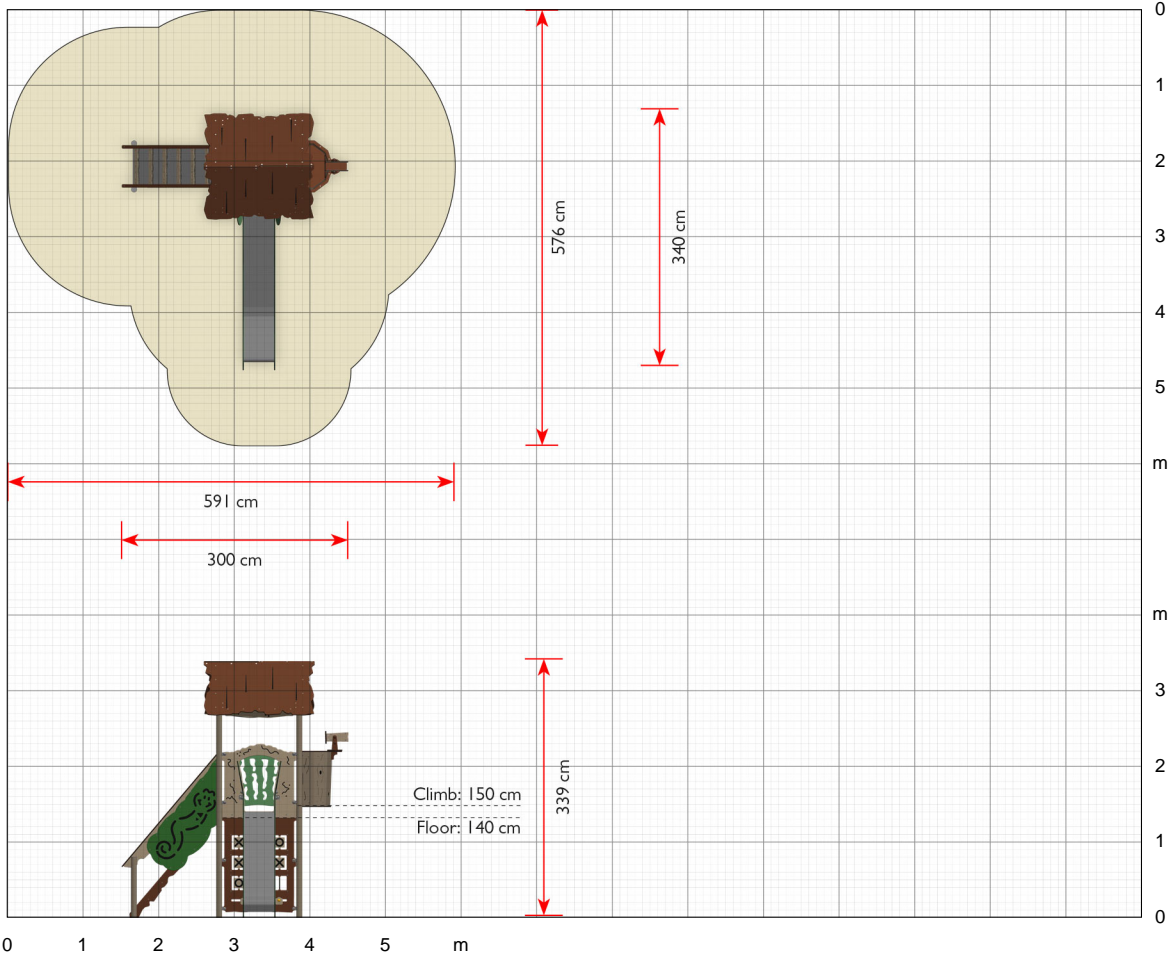

Keep a look-out or use the slide

The platform in the Bona system is accessed via the non-slip steps. The floor height is 140 cm. The crow's nest provides a commanding view of the playground; where is your best friend hiding? The telescope may well prove useful, as it can both tilt and turn. You return to ground level quickly via the slide, which is designed with a polyethylene slide panel that does not overheat in the sunshine.

Click here to see more about the product on our website:
<https://www.ledonplay.com/product/ex141/>

Specifications

Order number
EX141

Product dimensions (LxWxH)
340 x 300 x 339 cm

Area requirement incl. safety distances (LxW)
576 x 591 cm

Maximum fall height
150 cm

Age recommendation
From 3 years

Approximate installation time
2 persons 6 hours

Why choose LEDON:

Danish design and production

Playground equipment developed in cooperation with children

Low maintenance playgrounds

Made with sustainable materials

EX141

Bona

Scale 1:100 (when printed in 100%)

Click here to see more about the product on our website:
<https://www.ledonplay.com/product/ex141/>