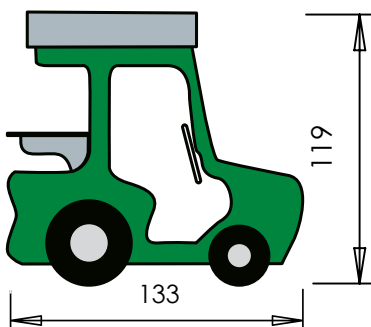

KidsCar

- the playhouse "on wheels" ...

Appealing "vehicle" that can be anything from a jeep to a tractor once the children's imagination gets started ...

Activity for up to 5 children.

Movable parts on the dash board.

Made of maintenance-free polyethylene (PE).

Technical data

Dimensions (cm)

Item I712

Dimensions: L 133 - W 110 - H 119

Space required: 433 x 410

Climbing height: 59

Age group: from 2 years

Dimensions (cm): L 133 x W 110 x H 119

Space required

Space required (cm): L 433 x W 410

Steering wheel, gear box and dash board

Many movable parts make playing and driving much more interesting

Playhouse

Behind the cabin, there is a little playhouse with two benches and a table.