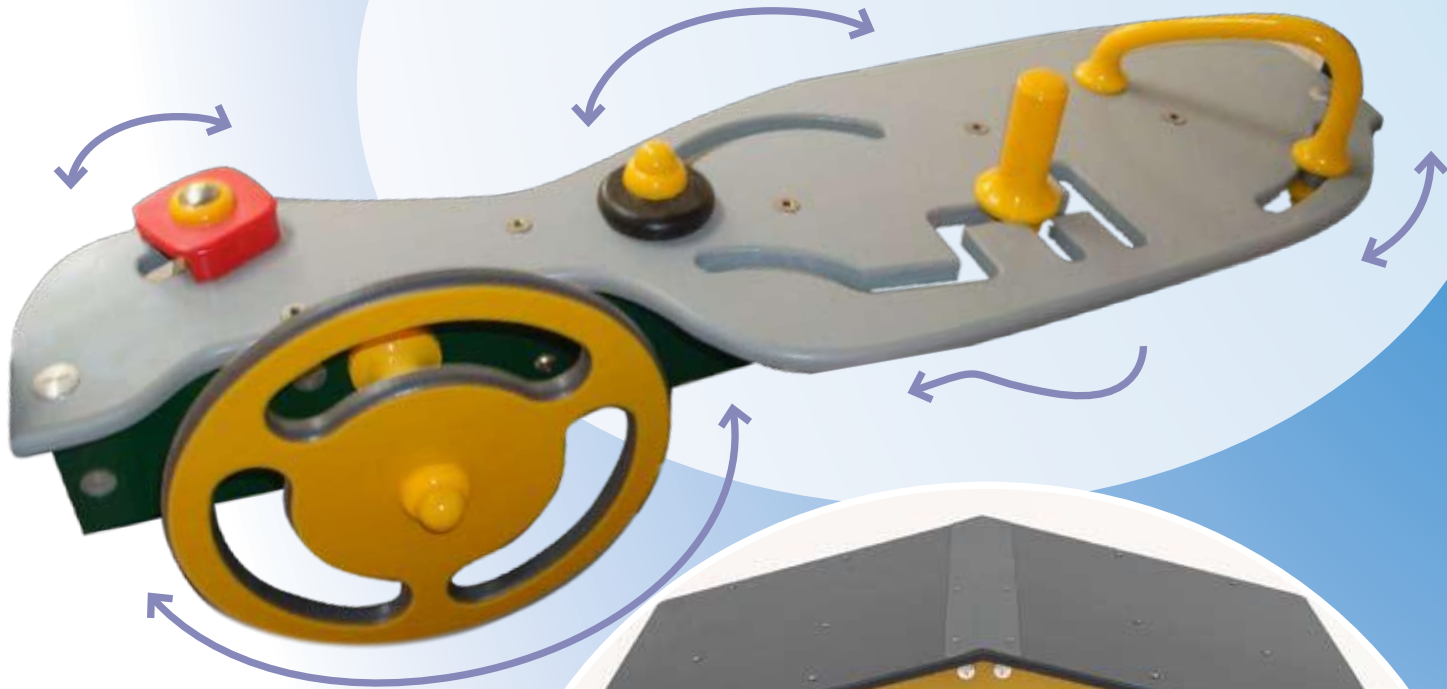

Made of maintenance-free polyethylene (PE).

Technical data

Dimensions (cm)

Item I712

Dimensions: L 133 - W 110 - H 119

Space required: 433 x 410

Climbing height: 59

Age group: from 2 years

Dimensions (cm): L 133 x W 110 x H 119

Space required

Space required (cm): L 433 x W 410

Steering wheel, gear box and dash board

Many movable parts make playing and driving much more interesting

Playhouse

Behind the cabin, there is a little playhouse with two benches and a table.

Cranks

Two cranks up front on the “radiator grille” can be turned.

Top quality - top safety ...

All stepping and seating surfaces are coated with skid-proof rubber – a technology used in the car industry.

All edges are rounded and all nuts capped by nut covers.

PAH free

All synthetic materials are checked for PAH by TÜV.

Controlled and approved by TÜV in accordance with the latest release of EN 1176.

All nut covers, foot rests, etc. are made of impact-proof nylon that can take temperatures from -40°C til +110°C.