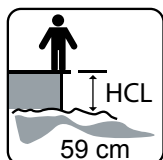

Made of maintenance-free polyethylene (PE).

Technical data

Dimensions (cm)

Item I712

Dimensions: L 133 - W 110 - H 119

Space required: 433 x 410

Climbing height: 59

Age group: from 2 years

Dimensions (cm): L 133 x W 110 x H 119

Space required

Space required (cm): L 433 x W 410

Steering wheel, gear box and dash board

Many movable parts make playing and driving much more interesting

Playhouse

Behind the cabin, there is a little playhouse with two benches and a table.