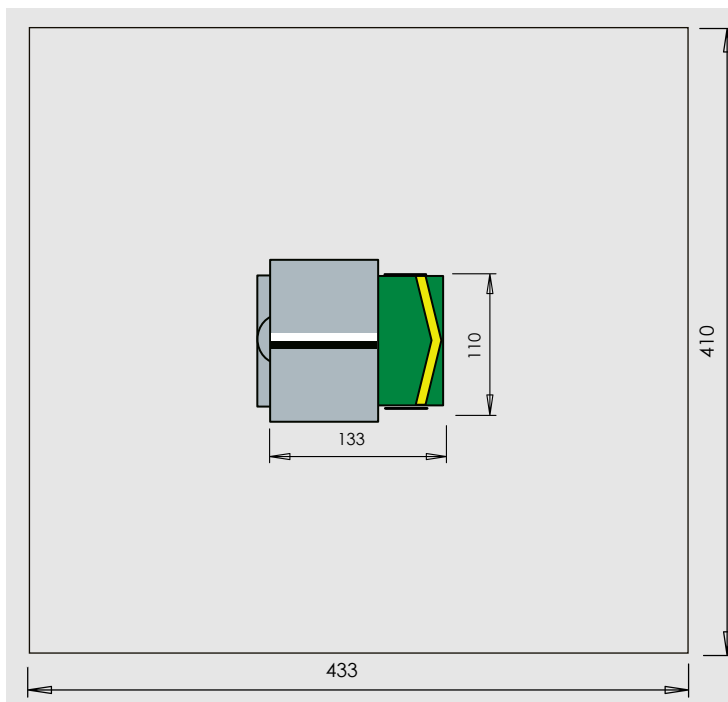

Made of maintenance-free polyethylene (PE).

Technical data

Dimensions (cm)

Item I712

Dimensions: L 133 - W 110 - H 119

Space required: 433 x 410

Climbing height: 59

Age group: from 2 years

Dimensions (cm): L 133 x W 110 x H 119

Space required

Space required (cm): L 433 x W 410

Steering wheel, gear box and dash board

Many movable parts make playing and driving much more interesting

Playhouse

Behind the cabin, there is a little playhouse with two benches and a table.