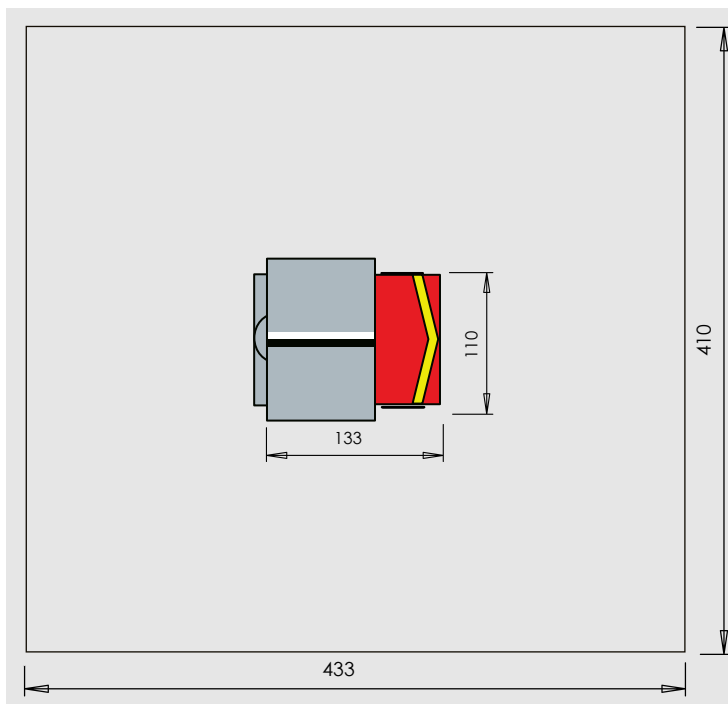

Made of maintenance-free polyethylene (PE).

Technical data

Dimensions (cm)

Item 1710

Dimensions: L 133 - W 110 - H 119

Space required: 433 x 410

Climbing height: 59

Age group: from 2 years

Space required

Dimensions (cm): L 133 x W 110 x H 119

Space required (cm): L 433 x W 410

Steering wheel, gear box and dash board

Many movable parts make playing and driving much more interesting

Playhouse

Behind the cabin, there is a little playhouse with two benches and a table.