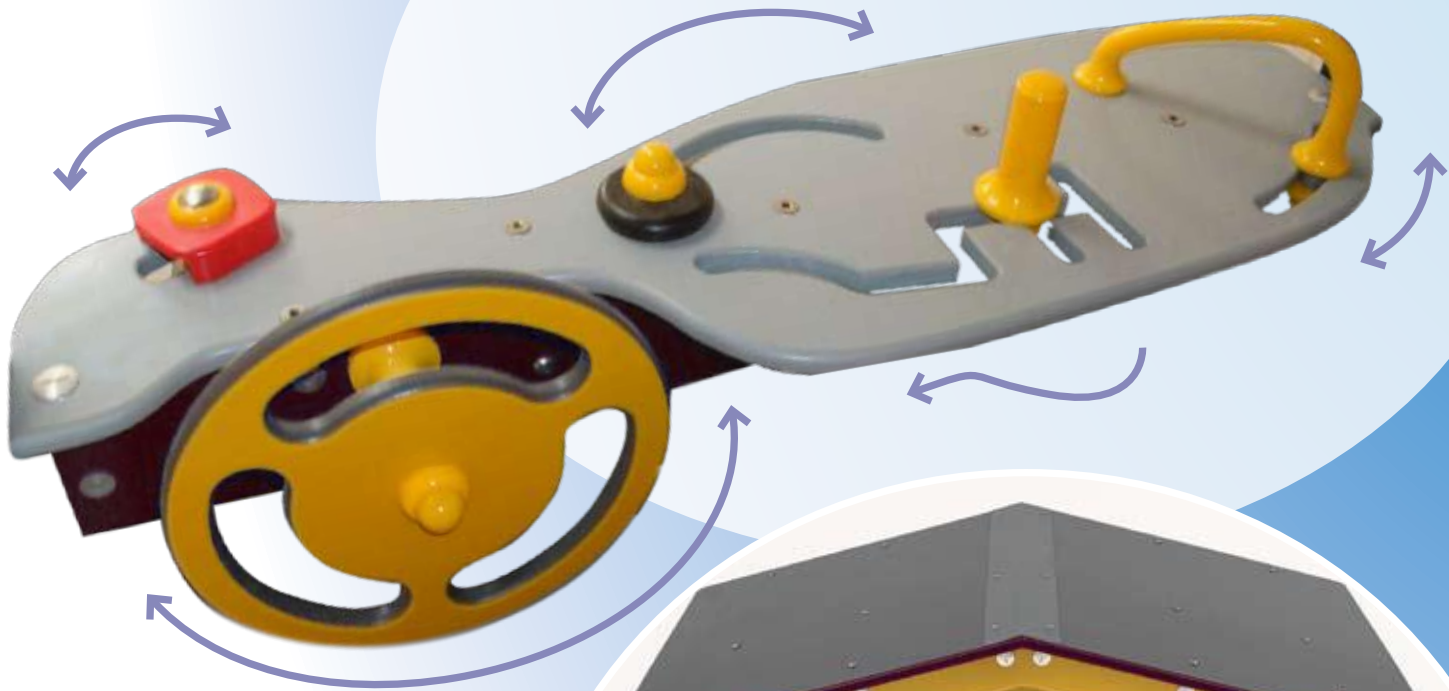

Made of maintenance-free polyethylene (PE).

Technical data

Dimensions (cm)

Item 1710

Dimensions: L 133 - W 110 - H 119

Space required: 433 x 410

Climbing height: 59

Age group: from 2 years

Space required

Dimensions (cm): L 133 x W 110 x H 119

Space required (cm): L 433 x W 410

Steering wheel, gear box and dash board

Many movable parts make playing and driving much more interesting

Playhouse

Behind the cabin, there is a little playhouse with two benches and a table.

Cranks

Two cranks up front on the "radiator grille" can be turned.

Top quality - top safety ...

All stepping and seating surfaces are coated with skid-proof rubber – a technology used in the car industry.

All edges are rounded and all nuts capped by nut covers.

PAH free

All synthetic materials are checked for PAH by TÜV.

Controlled and approved by TÜV in accordance with the latest release of EN 1176.

All nut covers, foot rests, etc. are made of impact-proof nylon that can take temperatures from -40°C til +110°C.