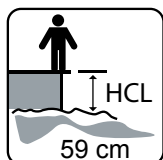

Made of maintenance-free polyethylene (PE).

Technical data

Dimensions (cm)

Item 1710

Dimensions: L 133 - W 110 - H 119

Space required: 433 x 410

Climbing height: 59

Age group: from 2 years

Space required

Dimensions (cm): L 133 x W 110 x H 119

Space required (cm): L 433 x W 410

Steering wheel, gear box and dash board

Many movable parts make playing and driving much more interesting

Playhouse

Behind the cabin, there is a little playhouse with two benches and a table.