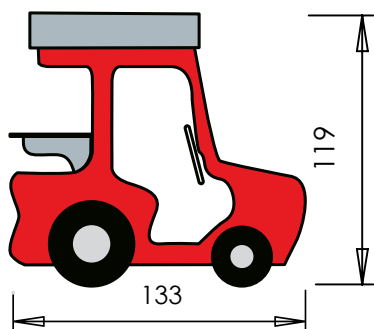

KidsCar

- the playhouse "on wheels" ...

Appealing "vehicle" that can be anything from a jeep to a tractor once the children's imagination gets started ...

Activity for up to 5 children.

Movable parts on the dash board.

Made of maintenance-free polyethylene (PE).

Technical data

Dimensions (cm)

Item 1710

Dimensions: L 133 - W 110 - H 119

Space required: 433 x 410

Climbing height: 59

Age group: from 2 years

Space required

Dimensions (cm): L 133 x W 110 x H 119

Space required (cm): L 433 x W 410

Steering wheel, gear box and dash board

Many movable parts make playing and driving much more interesting

Playhouse

Behind the cabin, there is a little playhouse with two benches and a table.